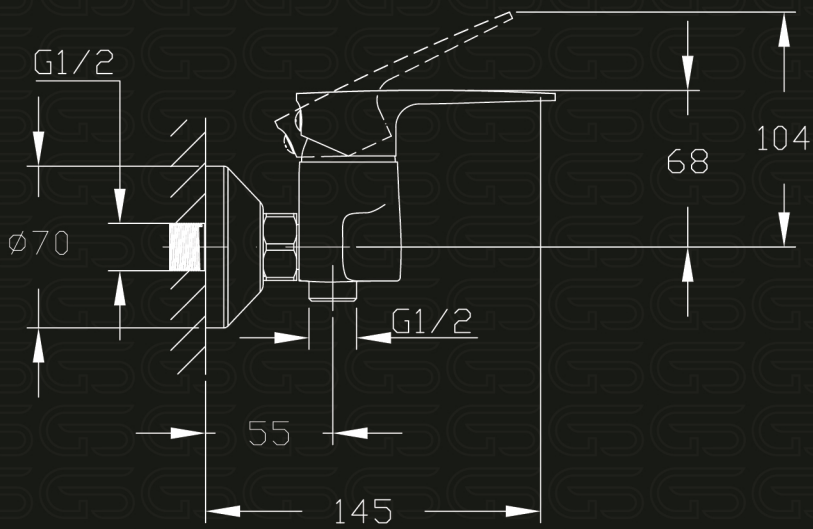

GS GLOBAL
STANDARD

Mera Plus

Family

Model Code
GS L1046-CP

خلاط دش يد واحدة 100 مم
Single Lever Wall-mount 100 mm Shower Mixer

CP GP BP RCP

Product Family : **Mera Plus**
 Product Code : **GS L 1046-CP**
 Product Color : **Nickel chrome plated**

Product Type : **Shower Mixer**
 Main Material : **Brass**
 Available Color : **CP** **GP** **BP** **PCP**