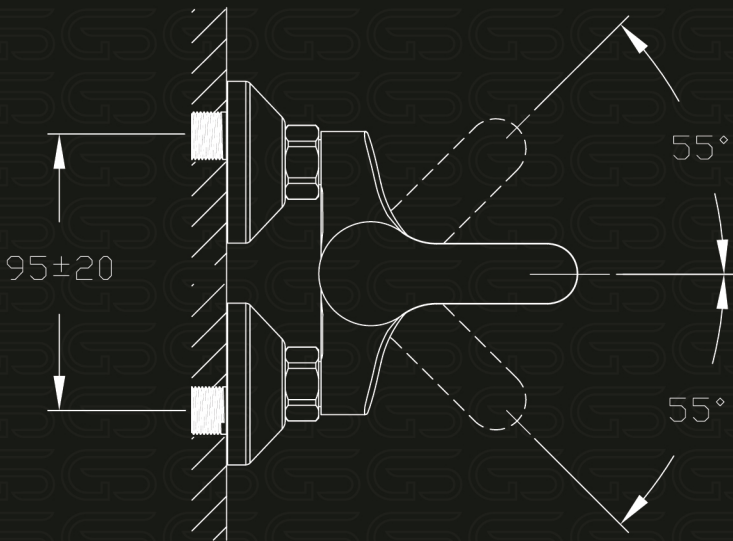

GS GLOBAL
STANDARD

Mera Plus

Family

Model Code
GS L1046-CP

خلاط دش يد واحدة 100 مم
Single Lever Wall-mount 100 mm Shower Mixer

CP GP BP RCP

Product Family : **Mera Plus**
 Product Code : **GS L 1046-CP**
 Product Color : **Nickel chrome plated**

Product Type : **Shower Mixer**
 Main Material : **Brass**
 Available Color : **CP** **GP** **BP** **PCP**